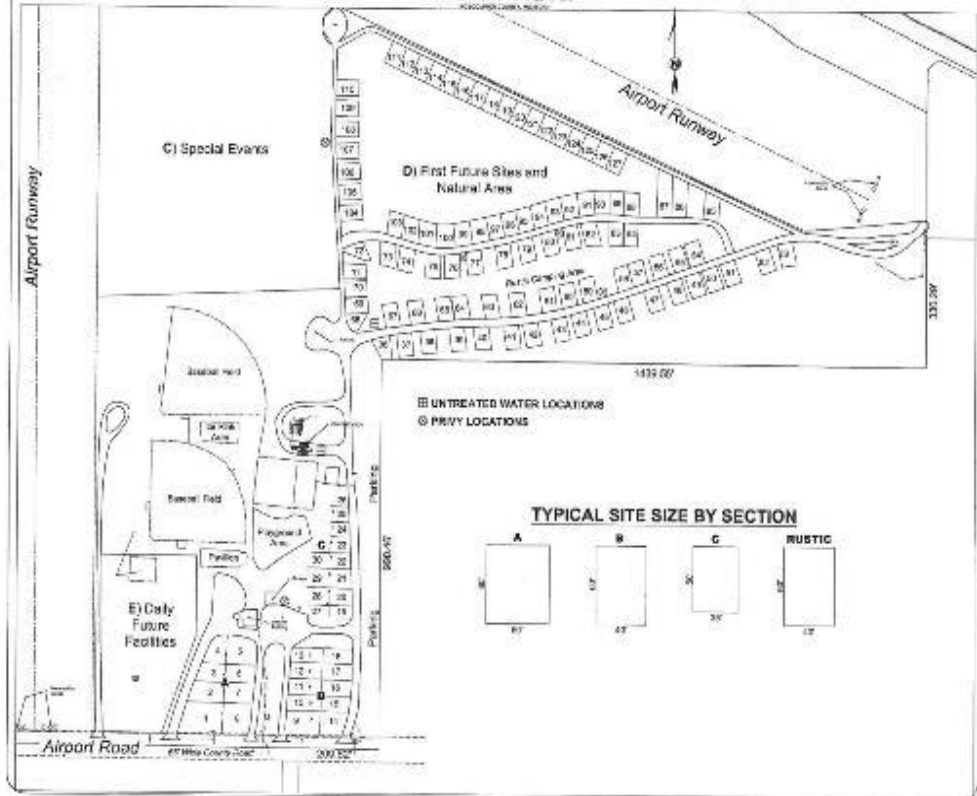

RICHFIELD TOWNSHIP PARK CAMPGROUND MAP

TYPICAL SITE SIZE BY SECTION

RICHFIELD TOWNSHIP PARK

RICHFIELD TOWNSHIP PARK MAP

Scale: 1" = 100' (Horizontal) 1" = 50' (Vertical)

Richfield Township
10000 Richfield Road
Richfield, Ohio 44073
(440) 885-1234

Richfield Township
10000 Richfield Road
Richfield, Ohio 44073
(440) 885-1234